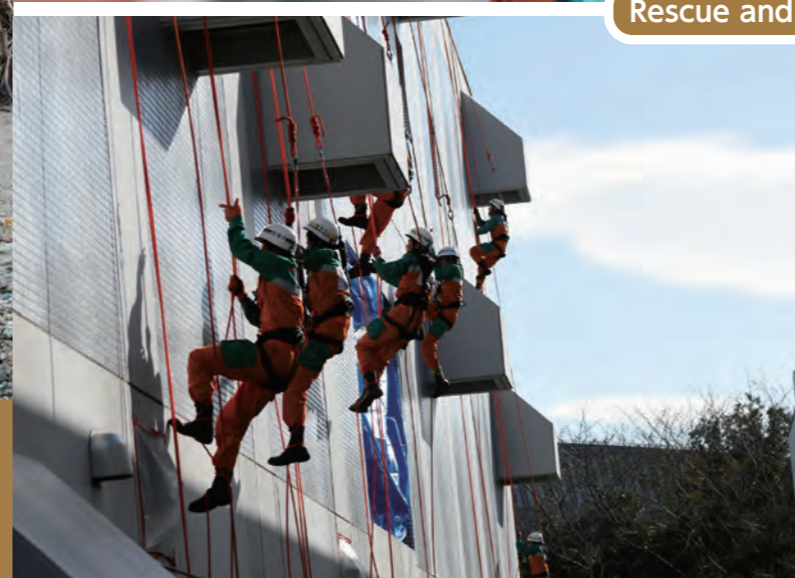

Deployment to the Ishikawa heavy rain disaster — Rescue and relief

Rescue and relief training

RESPONDING TO ANY DISASTER

Water rescue training

Rappelling training

Preparedness for disasters

To respond to various types of disasters, the TMPD has formed specialized rescue units such as the TMPD Special Rescue Unit, the Mobile Rescue Unit, the Water Rescue Unit, and the Mountain Rescue Unit. It also has organized the TMPD Disaster Response Team for large-scale disasters within Japan and the TMPD Japan Disaster Relief Team for large-scale disasters overseas.

These units and teams were dispatched to affected areas including Ishikawa Prefecture during the heavy rain and flooding disaster there, and engaged in rescue and relief operations.

Deployment to the Ishikawa heavy rain disaster — Rescue and relief

Scan the 2-D bar code to see "What to Do in Case of Earthquake" to prepare for disasters.