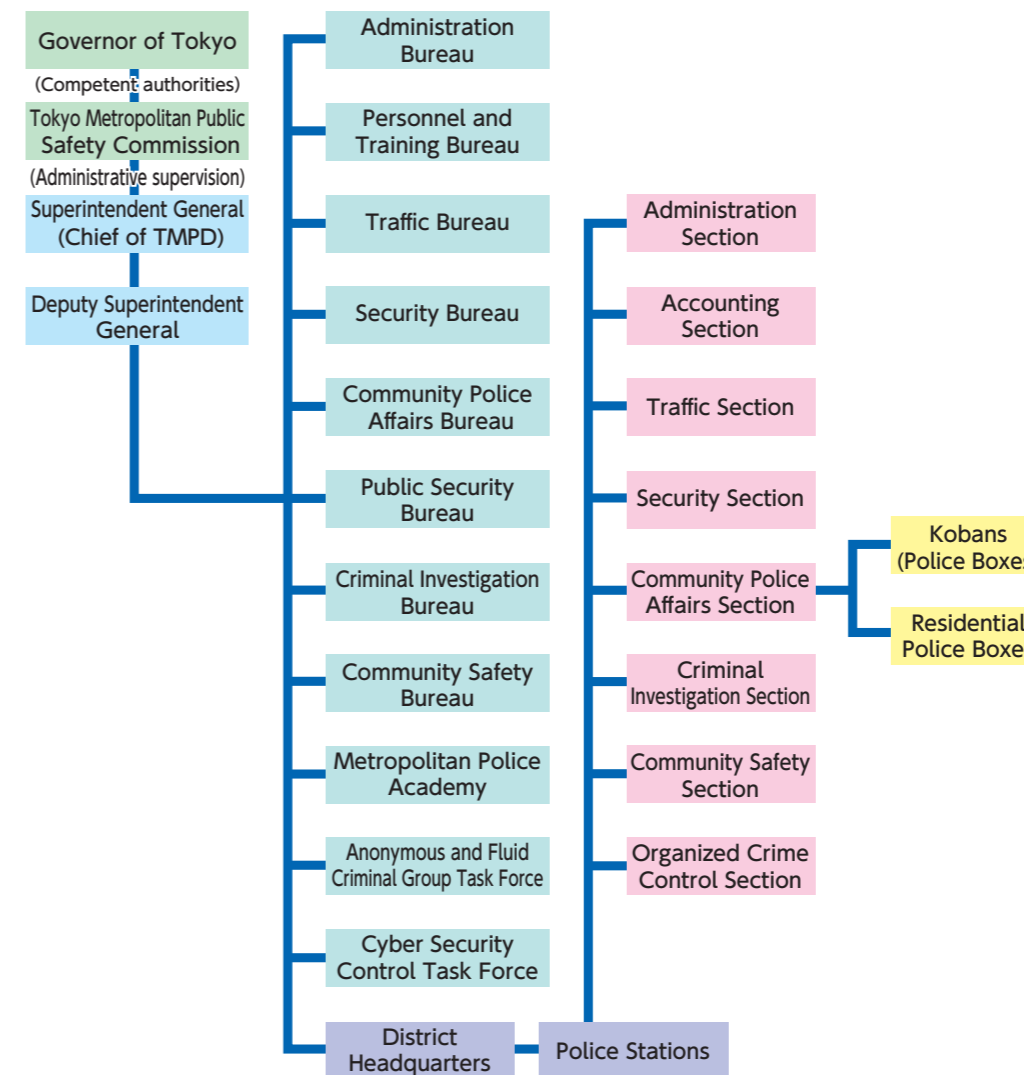

SUPPORTING VICTIMS OF CRIME

SUPPORTING VICTIMS OF CRIME

The TMPD strives to provide continuous support in cooperation with related organizations, offering telephone counseling, counseling sessions, and other assistance to victims and their families to ease their anxiety and suffering.

Information on cyber-attack threats and countermeasures

Username: @MPD_CCAC (Cyber Attack Countermeasures Center)

Crime prevention app Digi Police

This app is designed to keep your life safe and secure. It provides useful tips including latest crime information and crime prevention measures for children and women.

It also has personal alarm and anti-molester functions. We hope you make the most of it.

TMPD E-MAIL SUBSCRIPTION

The TMPD offers an E-mail subscription service that shares information about recent crimes in your area (island districts not included) and useful tips to protect yourself from crime.

TMPD ORGANIZATION CHART

As of October 1, 2025

POLICE RANK INSIGNIA

Superintendent General

Senior Commissioner

Commissioner

Assistant Commissioner

Superintendent